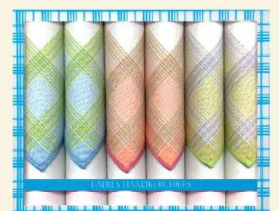

053-6-WC (28002)
white centre, colour border