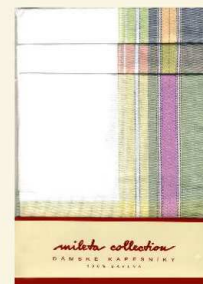

330-6-WC (02602)
white centre, colour border