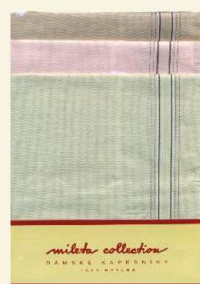

330-6-PC (02603)
pastel