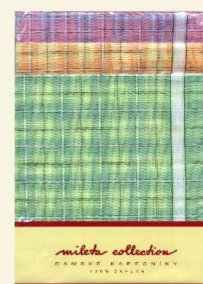

# GRACE

330-6-WH (02601)  
white

330-6-WC (02602)  
white centre, colour border

330-6-PC (02603)  
pastel

330-6-DC (02605)  
dark

# Polybag No. 079

140 x 190 + 5 mm  
min. quantity 10 polybags/design